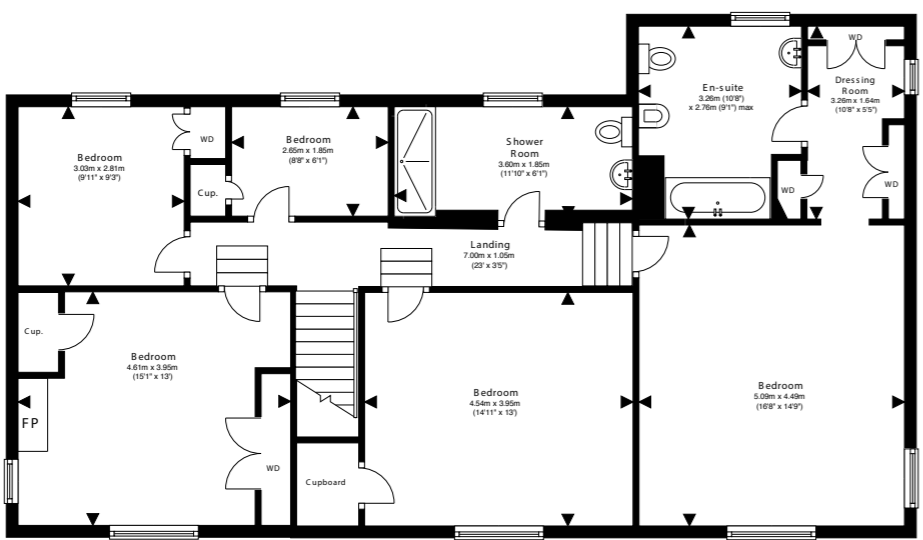

**Ground Floor**  
Approx. 150.0 sq. metres (1614.9 sq. feet)

**First Floor**  
Approx. 112.8 sq. metres (1214.6 sq. feet)

Elm Tree Farm - Main House, Ashwicken

**Ground Floor**  
Approx. 219.0 sq. metres (2357.5 sq. feet)