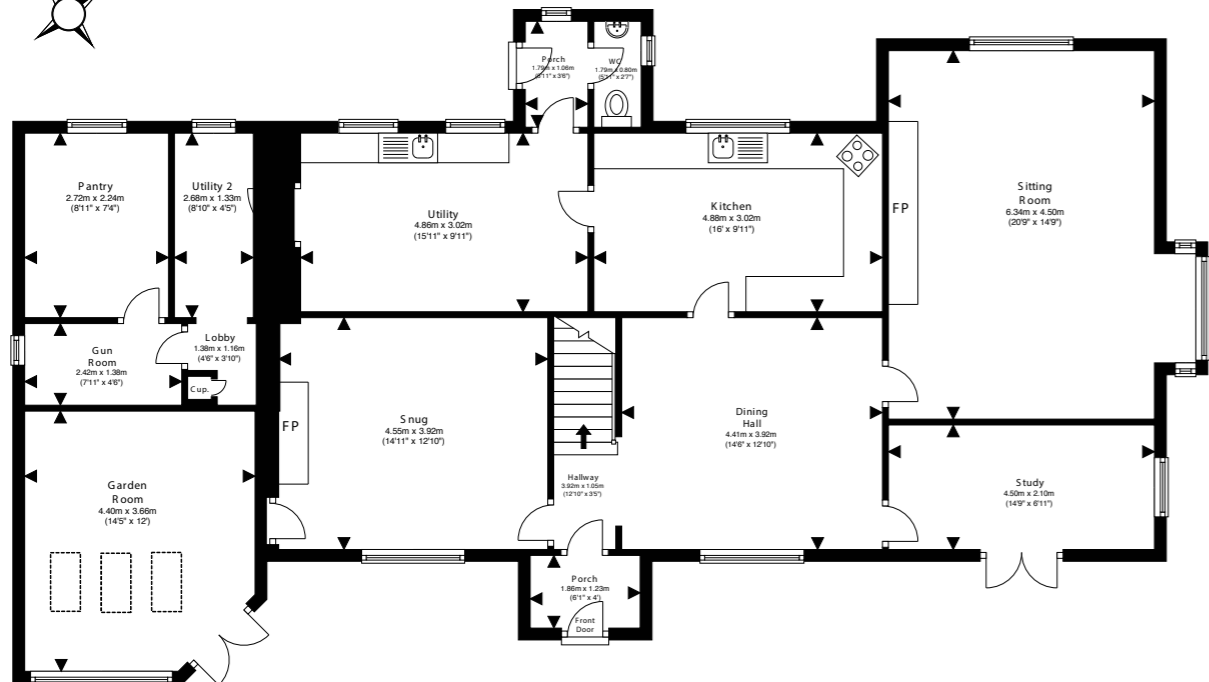

**Ground Floor**  
Approx. 150.0 sq. metres (1614.9 sq. feet)

**First Floor**  
Approx. 112.8 sq. metres (1214.6 sq. feet)

Elm Tree Farm - Main House, Ashwicken

**Ground Floor**  
Approx. 219.0 sq. metres (2357.5 sq. feet)