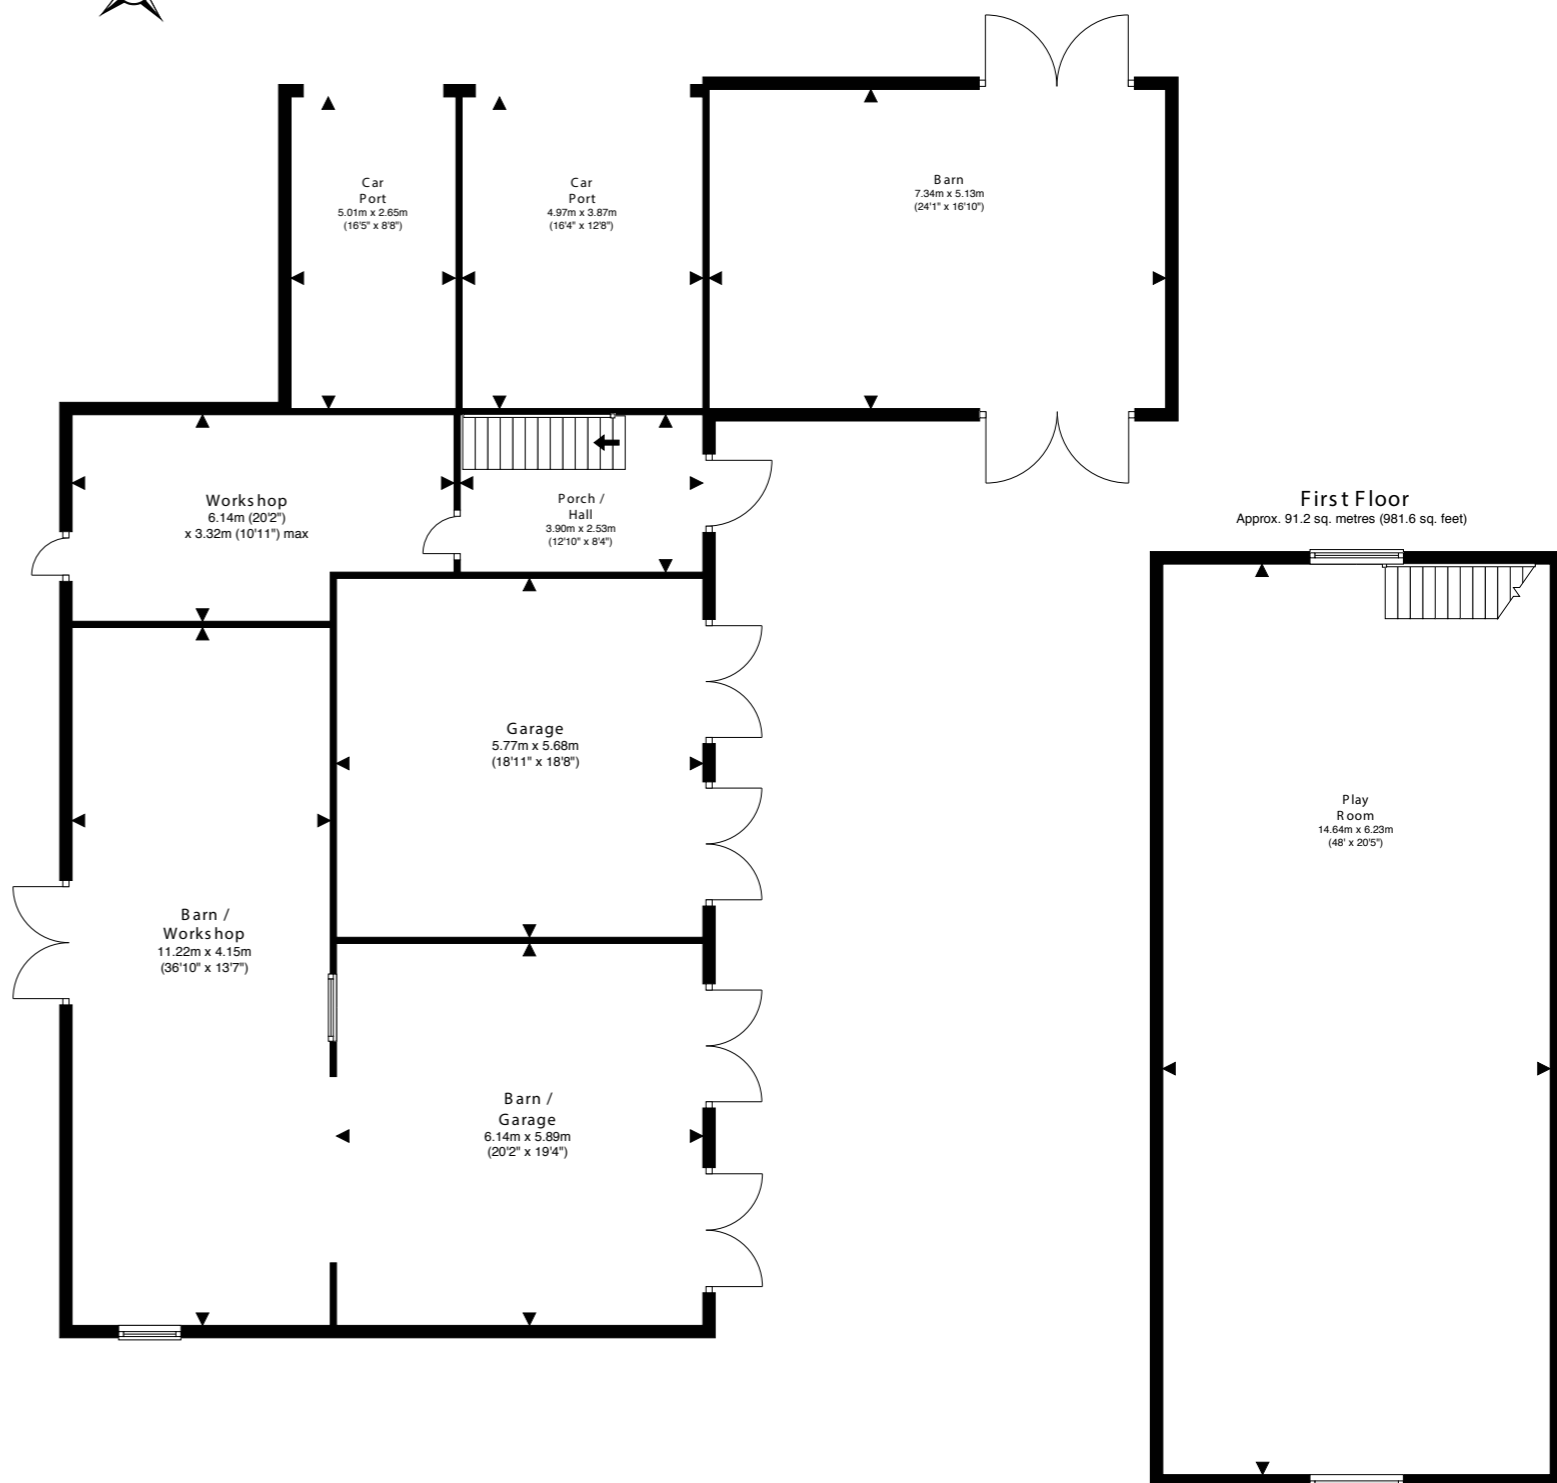

**Ground Floor**  
Approx. 150.0 sq. metres (1614.9 sq. feet)

**First Floor**  
Approx. 112.8 sq. metres (1214.6 sq. feet)

Elm Tree Farm - Main House, Ashwicken

**Ground Floor**  
Approx. 219.0 sq. metres (2357.5 sq. feet)

Elm Tree Farm - Barn Complex, Ashwicken